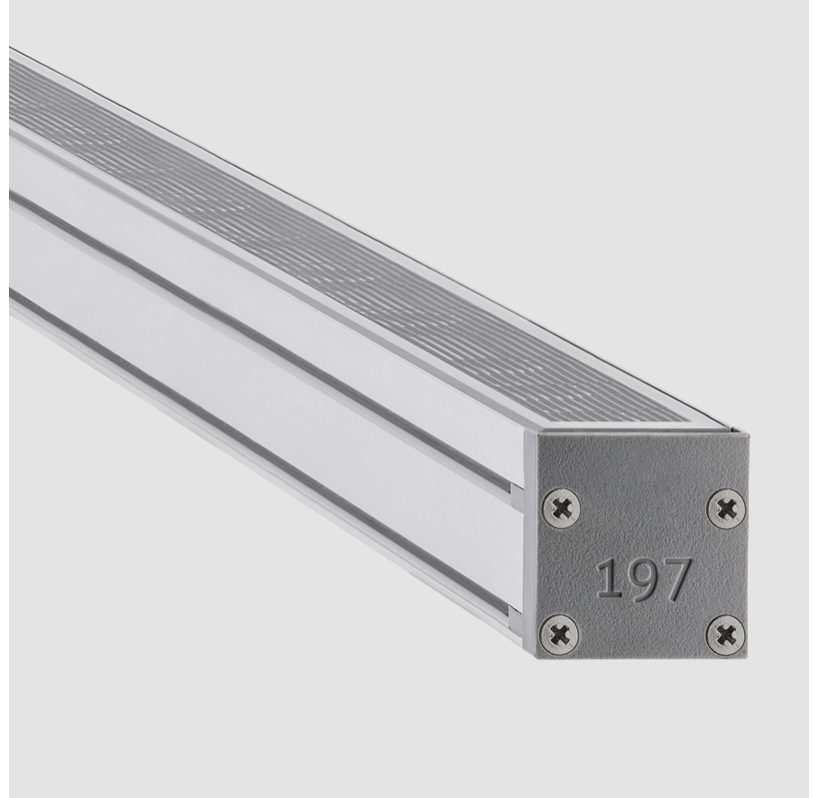

base number   Color   Lens
Temperature   Options

1. To build a product code in our configurator select the specify button on the base model # product page
2. To build a manual product code on this datasheet choose from the options listed below in blue font and add the suffix to the base model #

GENERAL

Series: Slash 30
Brand: Unonovesette
Division: Exterior
Mounting Type: Recessed
Mounting Location: In-Ground
Subcategory: Wallwash

PHYSICAL

Shape: Rectangle
Length (mm): 568
Length (in): 22 ³/₈"
Width (mm): 30
Width (in): 1 ³/₁₆"
Height (mm): 53.5
Height (in): 2 ¹/₈"
Light Distribution: Adjustable / Direct
Weight (kg): 0.46
Weight (lbs): 1.014
Diffuser: Extra clear tempered 6mm
Fixture Finish: ANA
Fixture Material: Extruded Aluminum
Cable Details: IP68 30cm Cable with Easy Lock system

ELECTRICAL

Lamp Type: LED
Input Wattage (W): 16.95
Total Output Wattage (W): 13.24
Dimming: Non-Dimmable
Driver Included: No
Driver Location: Remote
Driver Type: Constant Voltage - Universal
Driver Class: Class 2
Input Voltage (V): 120 - 277
Output Voltage (V): 24
Upon Request: Phase Dimming (120Vac only) / 0-10V Dimming

LED

Color Temperature (*K): 2200 / 2700 / 3000 / 4000
Max. Delivered Lumen (lm): 1140 (3000K)
CRI: >90 CRI
Lamp Life (hrs): 100000

OPTICAL

Optic°: 12 / 21 / 31 / 46 / 13x36
Adjustability: Tilt ±20°

RATINGS AND CERTIFICATIONS

Certified By: Certified for North American Standards
IP rating: IP67
IK Rating: IK06