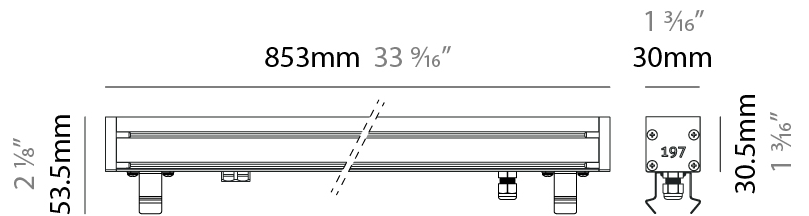

SLASH 30 RECESSED

E12I0052-

base number   Color   Lens
Temperature   Options

1. To build a product code in our configurator select the specify button on the base model # product page
2. To build a manual product code on this datasheet choose from the options listed below in blue font and add the suffix to the base model #

GENERAL

Series: Slash 30
Brand: Unonovesette
Division: Exterior
Mounting Type: Recessed
Mounting Location: In-Ground
Subcategory: Wallwash

PHYSICAL

Shape: Rectangle
Length (mm): 853
Length (in): 33 3/16
Width (mm): 30
Width (in): 1 3/16
Height (mm): 53.5
Height (in): 2 1/8
Light Distribution: Adjustable / Direct
Diffuser: Extra clear tempered 6mm
Fixture Finish: ANA
Fixture Material: Extruded Aluminum
Cable Details: IP68 30cm Cable with Easy Lock system

ELECTRICAL

Lamp Type: LED
Input Wattage (W): 22.92
Total Output Wattage (W): 17.91
Dimming: Non-Dimmable
Driver Included: No
Driver Location: Remote
Driver Type: Constant Voltage - Universal
Driver Class: Class 2
Input Voltage (V): 120 - 277
Output Voltage (V): 24
Upon Request: Phase Dimming (120Vac only) / 0-10V Dimming

LED

Color Temperature (°K): 2200 / 2700 / 3000 / 4000
Max. Delivered Lumen (lm): 1890 (3000K)
CRI: >90 CRI
Lamp Life (hrs): 100000

OPTICAL

Optic°: 12 / 21 / 31 / 46 / 13x36
Adjustability: Tilt ±20°

RATINGS AND CERTIFICATIONS

Certified By: Certified for North American Standards
IP rating: IP67
IK Rating: IK06