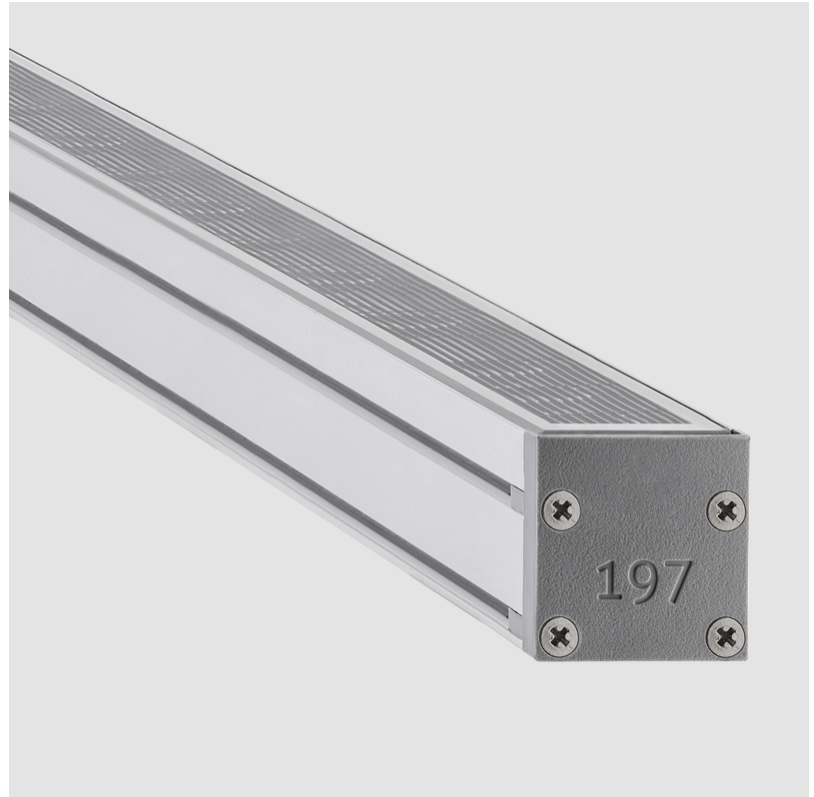

1. To build a product code in our configurator select the specify button on the base model # product page
2. To build a manual product code on this datasheet choose from the options listed below in blue font and add the suffix to the base model #

GENERAL

Series: Slash 30
Brand: Unonovesette
Division: Exterior
Mounting Type: Recessed
Mounting Location: In-Ground
Subcategory: Wallwash

PHYSICAL

Shape: Rectangle
Length (mm): 568
Length (in): 22 ³/₈"
Width (mm): 30
Width (in): 1 ³/₁₆"
Height (mm): 53.5
Height (in): 2 ¹/₈"
Light Distribution: Adjustable / Direct
Weight (kg): 0.46
Weight (lbs): 1.014
Diffuser: Extra clear tempered 6mm
Fixture Finish: ANA
Fixture Material: Extruded Aluminum
Cable Details: IP68 30cm Cable with Easy Lock system

ELECTRICAL

Lamp Type: LED
Input Wattage (W): 32
Total Output Wattage (W): 25
Dimming: Non-Dimmable
Driver Included: No
Driver Location: Remote
Driver Type: Constant Voltage - Universal
Driver Class: Class 2
Input Voltage (V): 120 - 277
Output Voltage (V): 24
Upon Request: Phase Dimming (120Vac only) / 0-10V Dimming

LED

Color Temperature (*K): 2200 / 2700 / 3000 / 4000
Max. Delivered Lumen (lm): 2280 (3000K)
CRI: >90 CRI
Lamp Life (hrs): 100000

OPTICAL

Optic°: 12 / 21 / 31 / 46 / 13x36
Adjustability: Tilt ±20°

RATINGS AND CERTIFICATIONS

Certified By: Certified for North American Standards
IP rating: IP67
IK Rating: IK06