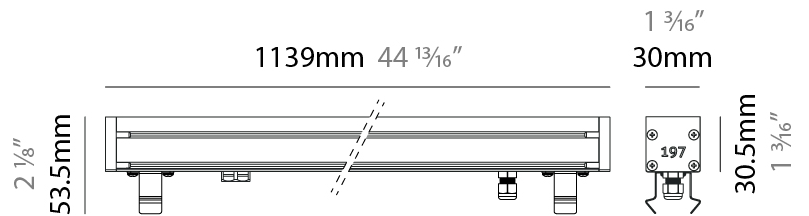

SLASH 30 RECESSED

E12I0054- -

base number   Color   Lens
Temperature   Options

1. To build a product code in our configurator select the specify button on the base model # product page
2. To build a manual product code on this datasheet choose from the options listed below in blue font and add the suffix to the base model #

GENERAL

Series: Slash 30
Brand: Unonovesette
Division: Exterior
Mounting Type: Recessed
Mounting Location: In-Ground
Subcategory: Wallwash

PHYSICAL

Shape: Rectangle
Length (mm): 1139
Length (in): 44 ¹³/₁₆"
Width (mm): 30
Width (in): 1 ³/₁₆"
Height (mm): 53.5
Height (in): 2 ¹/₈"
Light Distribution: Adjustable / Direct
Diffuser: Extra clear tempered 6mm
Fixture Finish: ANA
Fixture Material: Extruded Aluminum
Cable Details: IP68 30cm Cable with Easy Lock system

ELECTRICAL

Lamp Type: LED
Input Wattage (W): 30.5
Total Output Wattage (W): 23.88
Dimming: Non-Dimmable
Driver Included: No
Driver Location: Remote
Driver Type: Constant Voltage - Universal
Driver Class: Class 2
Input Voltage (V): 120 - 277
Output Voltage (V): 24
Upon Request: Phase Dimming (120Vac only) / 0-10V Dimming

LED

Color Temperature (°K): 2200 / 2700 / 3000 / 4000
Max. Delivered Lumen (lm): 2520 (3000K)
CRI: >90 CRI
Lamp Life (hrs): 100000

OPTICAL

Optic°: 12 / 21 / 31 / 46 / 13x36
Adjustability: Tilt ±20°

RATINGS AND CERTIFICATIONS

Certified By: Certified for North American Standards
IP rating: IP67
IK Rating: IK06