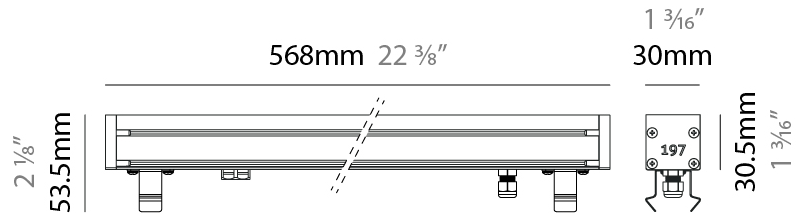

base number   Color   Lens
Temperature   Options

1. To build a product code in our configurator select the specify button on the base model # product page
2. To build a manual product code on this datasheet choose from the options listed below in blue font and add the suffix to the base model #

GENERAL

Series: Slash 30
Brand: Unonovesette
Division: Exterior
Mounting Type: Recessed
Mounting Location: In-Ground
Subcategory: Wallwash

PHYSICAL

Shape: Rectangle
Length (mm): 568
Length (in): 22 ³/₈"
Width (mm): 30
Width (in): 1 ³/₁₆"
Height (mm): 53.5
Height (in): 2 ¹/₈"
Light Distribution: Adjustable / Direct
Weight (kg): 0.46
Weight (lbs): 1.014
Diffuser: Extra clear tempered 6mm
Fixture Finish: ANA
Fixture Material: Extruded Aluminum
Cable Details: IP68 30cm Cable with Easy Lock system

ELECTRICAL

Lamp Type: LED
Input Wattage (W): 16.95
Total Output Wattage (W): 13.24
Dimming: Non-Dimmable
Driver Included: No
Driver Location: Remote
Driver Type: Constant Voltage - Universal
Driver Class: Class 2
Input Voltage (V): 120 - 277
Output Voltage (V): 24
Upon Request: Phase Dimming (120Vac only) / 0-10V Dimming

LED

Color Temperature (*K): 2200 / 2700 / 3000 / 4000
Max. Delivered Lumen (lm): 1140 (3000K)
CRI: >90 CRI
Lamp Life (hrs): 100000

OPTICAL

Optic°: 12 / 21 / 31 / 46 / 13x36
Adjustability: Tilt ±20°

RATINGS AND CERTIFICATIONS

Certified By: Certified for North American Standards
IP rating: IP67
IK Rating: IK06