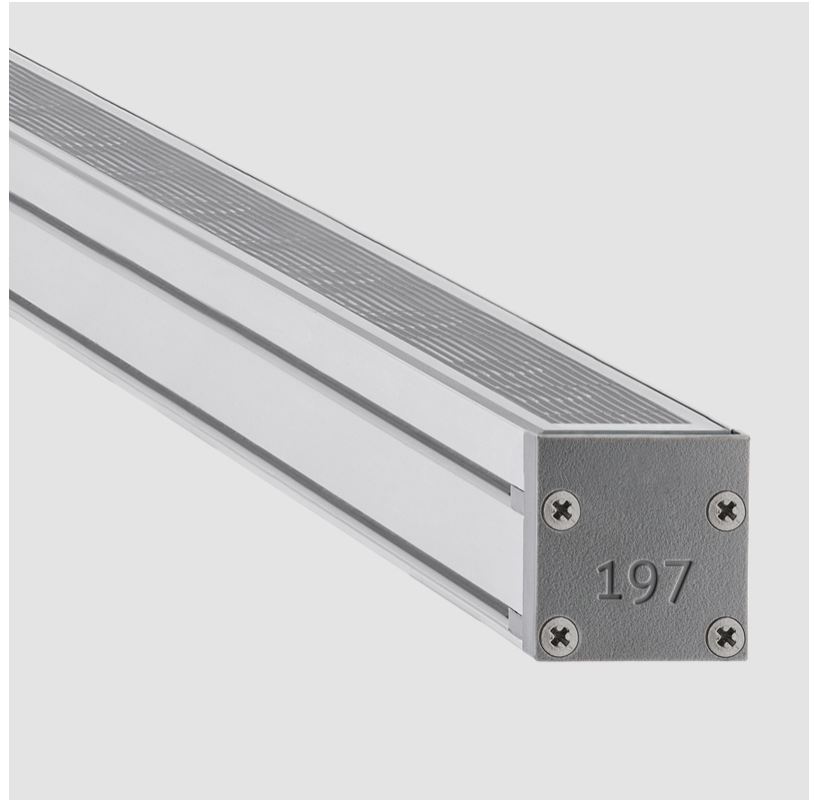

SLASH 30 RECESSED

E12I0060- _____ - _____
base number   Color   Lens
                         Temperature   Options

1. To build a product code in our configurator select the specify button on the base model # product page
2. To build a manual product code on this datasheet choose from the options listed below in blue font and add the suffix to the base model #

GENERAL

Series: Slash 30
Brand: Unonovesette
Division: Exterior
Mounting Type: Recessed
Mounting Location: In-Ground
Subcategory: Wallwash

PHYSICAL

Shape: Rectangle
Length (mm): 853
Length (in): 33 ³/₁₆
Width (mm): 30
Width (in): 1 ³/₁₆
Height (mm): 53.5
Height (in): 2 ¹/₈
Light Distribution: Adjustable / Direct
Diffuser: Extra clear tempered 6mm
Fixture Finish: ANA
Fixture Material: Extruded Aluminum
Cable Details: IP68 30cm Cable with Easy Lock system

ELECTRICAL

Lamp Type: LED
Input Wattage (W): 12.53
Total Output Wattage (W): 9.79
Dimming: Non-Dimmable
Driver Included: No
Driver Location: Remote
Driver Type: Constant Voltage - Universal
Driver Class: Class 2
Input Voltage (V): 120 - 277
Output Voltage (V): 24
Upon Request: Phase Dimming (120Vac only) / 0-10V Dimming

LED

Color Temperature (°K): 2200 / 2700 / 3000 / 4000
Max. Delivered Lumen (lm): 945 (3000K)
CRI: >90 CRI
Lamp Life (hrs): 100000

OPTICAL

Optic°: 12 / 21 / 31 / 46 / 13x36
Adjustability: Tilt ±20°

RATINGS AND CERTIFICATIONS

Certified By: Certified for North American Standards
IP rating: IP67
IK Rating: IK06