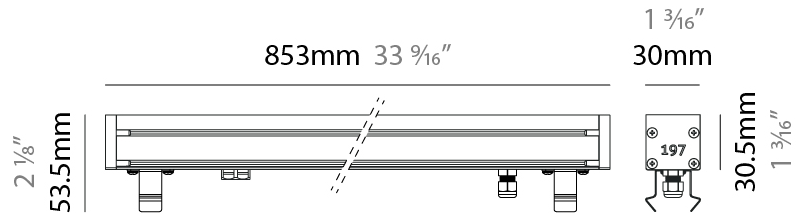

SLASH 30 RECESSED

E12I0060- _____ - _____
base number   Color   Lens
                         Temperature   Options

1. To build a product code in our configurator select the specify button on the base model # product page
2. To build a manual product code on this datasheet choose from the options listed below in blue font and add the suffix to the base model #

GENERAL

Series: Slash 30
Brand: Unonovesette
Division: Exterior
Mounting Type: Recessed
Mounting Location: In-Ground
Subcategory: Wallwash

PHYSICAL

Shape: Rectangle
Length (mm): 853
Length (in): 33 ³/₁₆
Width (mm): 30
Width (in): 1 ³/₁₆
Height (mm): 53.5
Height (in): 2 ¹/₈
Light Distribution: Adjustable / Direct
Diffuser: Extra clear tempered 6mm
Fixture Finish: ANA
Fixture Material: Extruded Aluminum
Cable Details: IP68 30cm Cable with Easy Lock system

ELECTRICAL

Lamp Type: LED
Input Wattage (W): 12.53
Total Output Wattage (W): 9.79
Dimming: Non-Dimmable
Driver Included: No
Driver Location: Remote
Driver Type: Constant Voltage - Universal
Driver Class: Class 2
Input Voltage (V): 120 - 277
Output Voltage (V): 24
Upon Request: Phase Dimming (120Vac only) / 0-10V Dimming

LED

Color Temperature (°K): 2200 / 2700 / 3000 / 4000
Max. Delivered Lumen (lm): 945 (3000K)
CRI: >90 CRI
Lamp Life (hrs): 100000

OPTICAL

Optic°: 12 / 21 / 31 / 46 / 13x36
Adjustability: Tilt ±20°

RATINGS AND CERTIFICATIONS

Certified By: Certified for North American Standards
IP rating: IP67
IK Rating: IK06