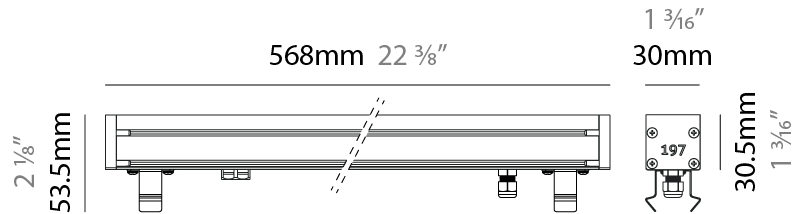

1. To build a product code in our configurator select the specify button on the base model # product page
2. To build a manual product code on this datasheet choose from the options listed below in blue font and add the suffix to the base model #

GENERAL

Series: Slash 30
Brand: Unonovesette
Division: Exterior
Mounting Type: Recessed
Mounting Location: In-Ground
Subcategory: Wallwash

PHYSICAL

Shape: Rectangle
Length (mm): 568
Length (in): 22 ³/₈"
Width (mm): 30
Width (in): 1 ³/₁₆"
Height (mm): 53.5
Height (in): 2 ¹/₈"
Light Distribution: Adjustable / Direct
Weight (kg): 0.46
Weight (lbs): 1.014
Diffuser: Extra clear tempered 6mm
Fixture Finish: ANA
Fixture Material: Extruded Aluminum
Cable Details: IP68 30cm Cable with Easy Lock system

ELECTRICAL

Lamp Type: LED
Input Wattage (W): 32
Total Output Wattage (W): 25
Dimming: Non-Dimmable
Driver Included: No
Driver Location: Remote
Driver Type: Constant Voltage - Universal
Driver Class: Class 2
Input Voltage (V): 120 - 277
Output Voltage (V): 24
Upon Request: Phase Dimming (120Vac only) / 0-10V Dimming

LED

Color Temperature (*K): 2200 / 2700 / 3000 / 4000
Max. Delivered Lumen (lm): 2280 (3000K)
CRI: >90 CRI
Lamp Life (hrs): 100000

OPTICAL

Optic°: 12 / 21 / 31 / 46 / 13x36
Adjustability: Tilt ±20°

RATINGS AND CERTIFICATIONS

Certified By: Certified for North American Standards
IP rating: IP67
IK Rating: IK06